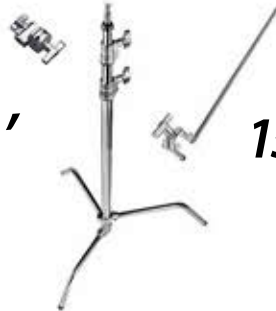

Video Accessories

Apple boxes
Full set of four

5⁰⁰ea/day

C Stands 11'

15⁰⁰/day

Sand bags

5⁰⁰ea/day

Fold-up Tent
8' x 8'